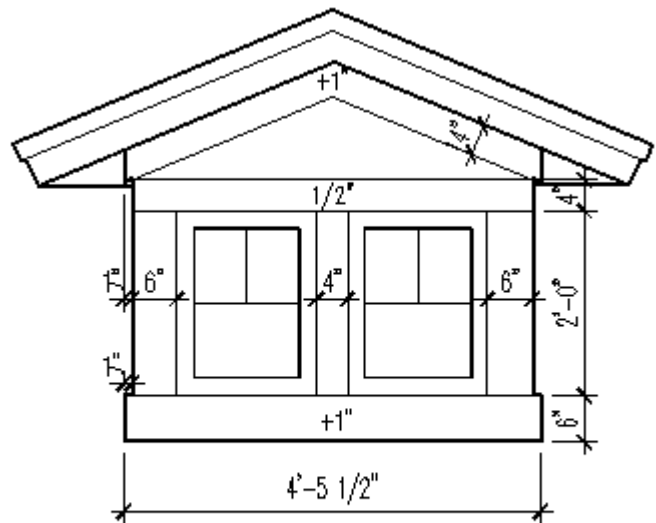

Craftsman

Details

DORMER DTL